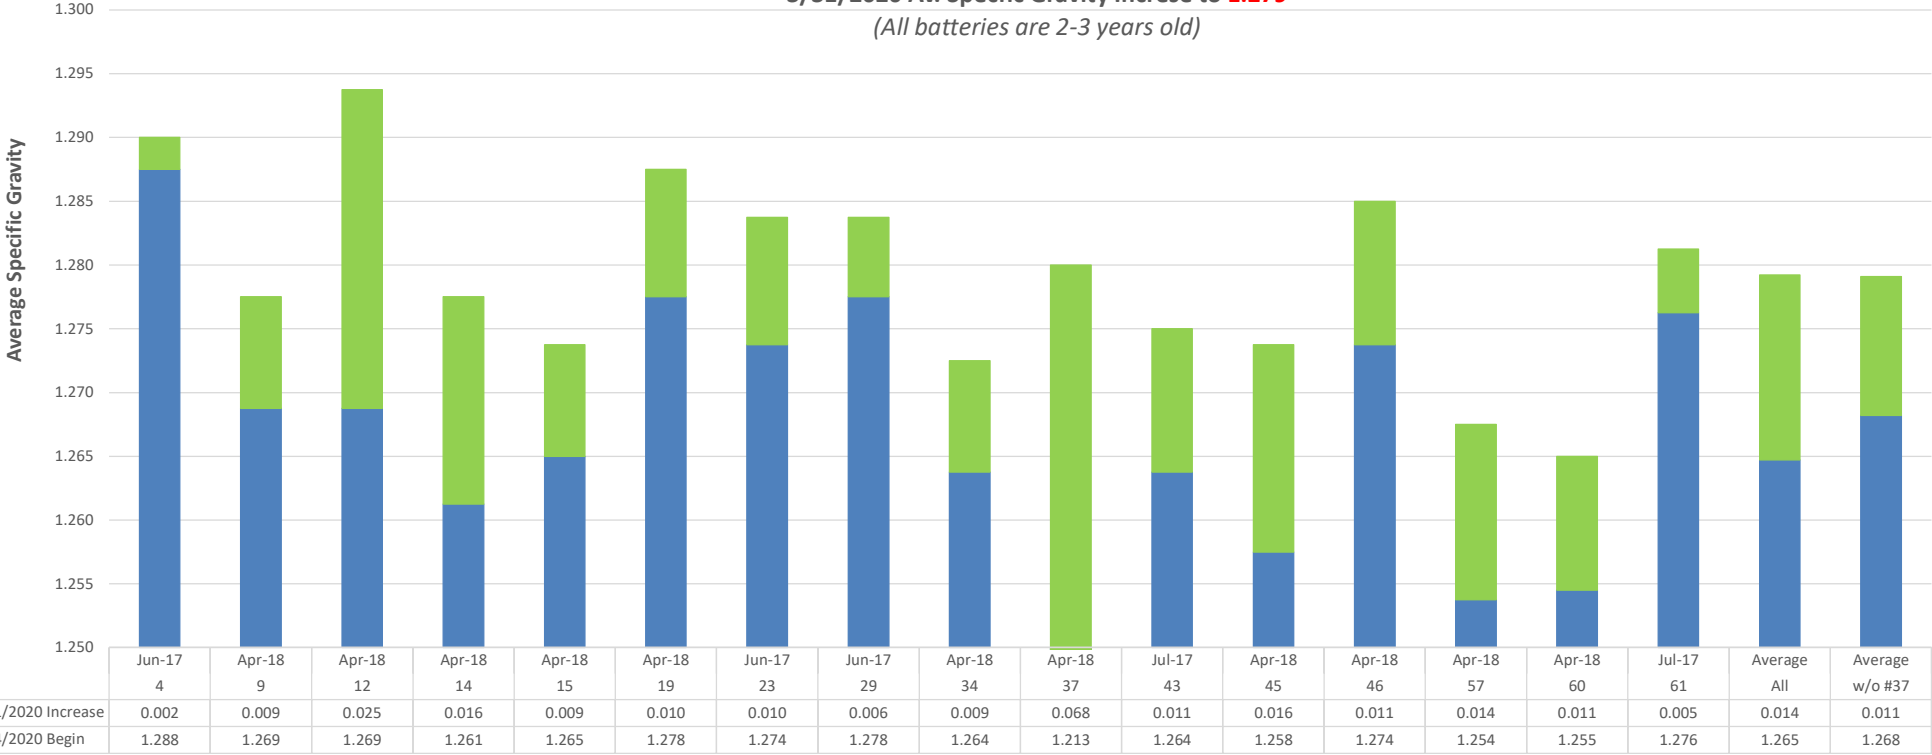

SIX WEEK STUDY - DISTRIBUTION CENTER

Specific Gravity Results after Six Weeks on PowerJockey

2/14/2020 Av. Specific Gravity **1.265**

3/31/2020 Av. Specific Gravity Increase to **1.279**

(All batteries are 2-3 years old)

Battery Manufactured Date
Battery Number