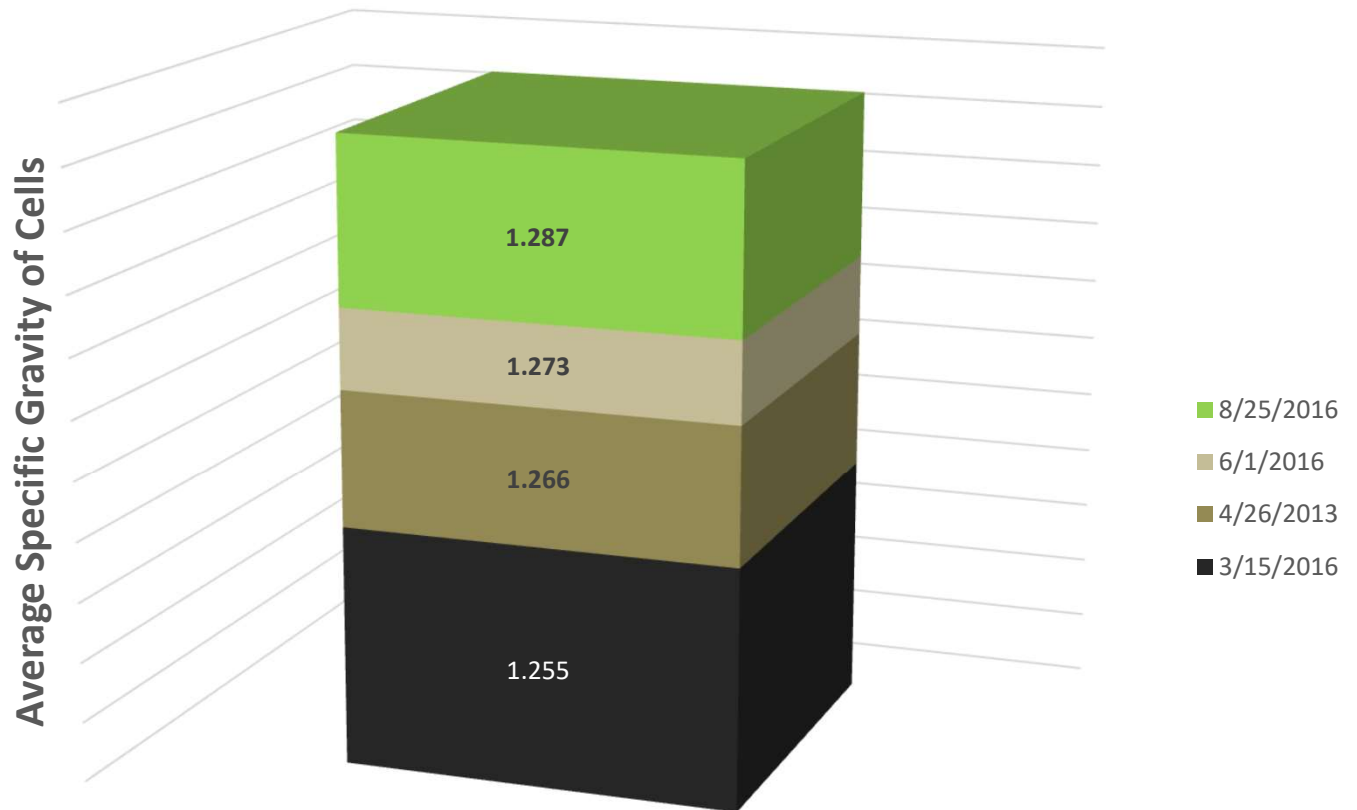

FIVE-MONTH STUDY - 8-year-old Battery

8-year-old Deka battery

PowerJockey was turned on: 3/15/2016

Readings were taken on:

4/26/2016

6/1/2016

8/25/2016

Result

Av. specific gravity rose from **1.255** to **1.287**

Deka 36v Battery - In Service June 08